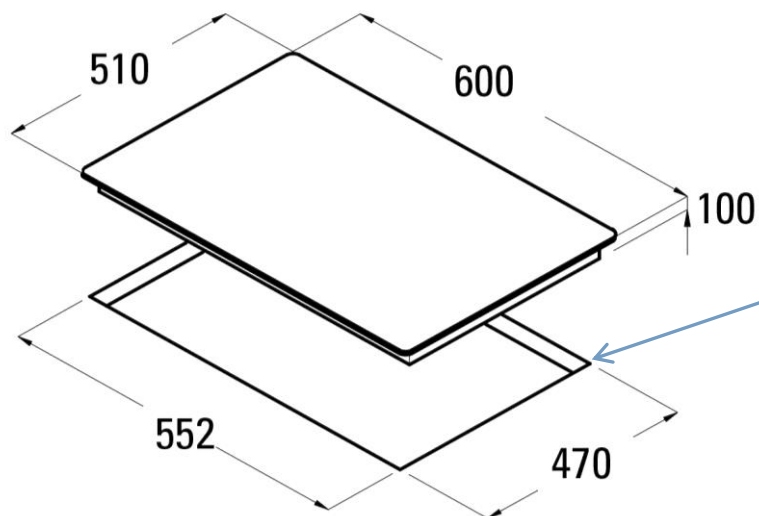

SPECIFICATION SHEET - appliances

BRAND:		Product Photo: 
ORIGIN:	SPAIN	
SERIES:	C631A	
PRODUCT DESCRIPTION:	<p>Built-in Gas Hob with Glass top, with: . enameled grids</p> <ul style="list-style-type: none"> . auto ignition & safety valve . 4 cooking zones 1.8kw semi fast x 2 1.0kw auxiliary 	
MODEL No.	0804.1411	
FINISH/COLOUR:	Glass / Black	
DIMENSIONS:	600 x 510mm	
OPTIONAL MATCHING PARTS:		

Technical Informations:

Voltage: 220V / 50~60 Hz
Power: 2500W
Phase: single+grounding

Cut 4 corners must be in round to avoid table tap cracking

REMINDER:	Do not use cleaners containing abrasive cleansers, ammonia, bleach, acids, waxes, alcohol, solvents or other products not recommended for chrome.
	All information is for reference only, installation shall always be based on the actual product delivered.